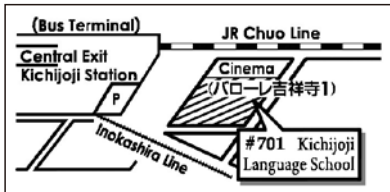

日本村

吾学校
e School

422(41)5897
.com

@shonura

Kichijoji Language School

2-3-15-701 Kichijoji Minami-cho
Musashino-shi, Tokyo 180-0003
www.klschool.com

Police	110
Fire, Ambulance	119
NTT "Disaster Message Exchange Dial 171"	171-1-(XXXX)XX-XXXX
Emergency hospital	
Within the 23 wards	(03)3212-2323
Outside the 23 wards	(042)521-2323
Tokyo Government	(03)5320-7744
JR East	(03)3423-0111
Teletourist Service	(03)3503-2911
	(03)5472-5851
	(0120)46-1907
	(03)5796-71