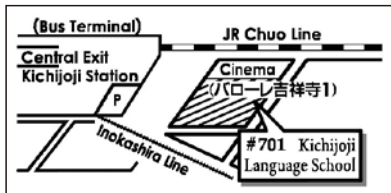

日本村

吾学校
e School

422(41)5897
.com

@shonura

Kichijoji Language School

2-3-15-701 Kichijoji Minami-cho
Musashino-shi, Tokyo 180-0003
www.klschool.com

Police	110
Fire, Ambulance	119
NTT "Disaster Message Exchange Dial 171"	171-1-(XXXX)XX-XXXX
Emergency hospital	
Within the 23 wards	(03)3212-2323
Outside the 23 wards	(042)521-2323
Tokyo Government	(03)5320-7744
JR East	(03)3423-0111
Teletourist Service	(03)3503-2911
	(03)5472-5851
	(0120)46-1907
	(03)5796-71